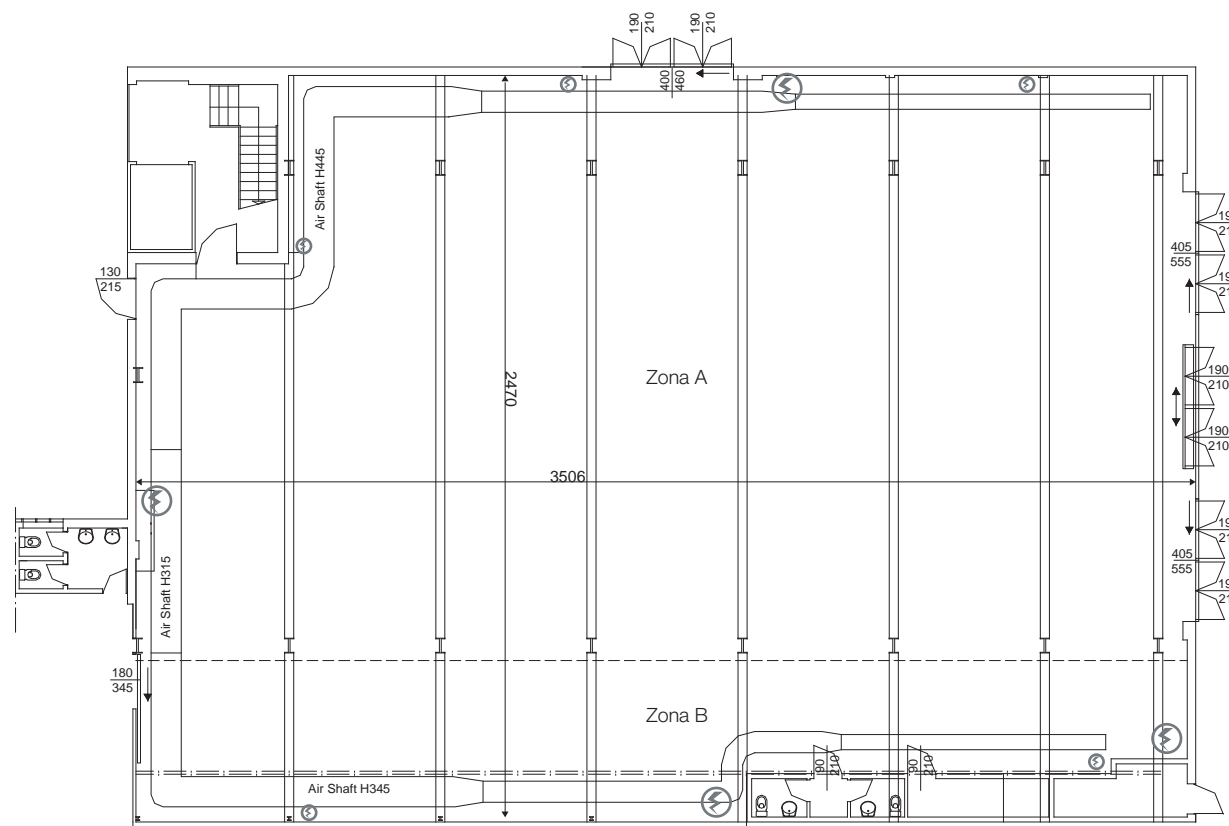

SUPERSTUDIO PIU'

ART POINT

A wonderful, darkened hall offering virtually 825 sq metres. The appeal of the old industrial building restored with freshness. Independent entrance with private parking area. Own electricity. Heating and air conditioning. Possible connection to the big hall Central Point.

Scala 1:250

DIMENSIONS

Area: 825 m²
Dimensions: 35 x 24,7 m

Height max (zone A) : 6 m
Height underbeam (zone A) : 5,55 m
Height max (zone B) : 4,85 m
Height underbeam (zone B) : 4,50 m

ELECTRICITY ⚡

3 x 125 ampere	4 x 63 ampere	12 x 32 ampere
2 x 16 ampere	5 x 10 ampere	