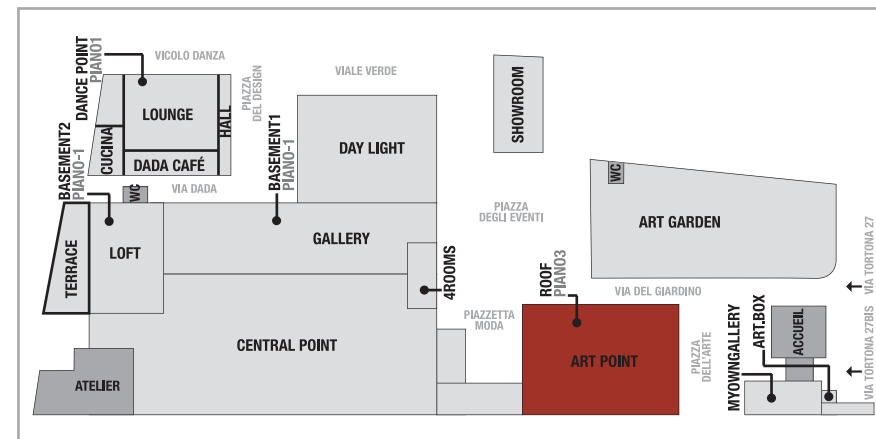

SUPERSTUDIO PIU'

ART POINT

A wonderful, darkened hall offering virtually 825 sq metres. The appeal of the old industrial building restored with freshness. Independent entrance with private parking area. Own electricity. Heating and air conditioning. Possible connection to the big hall Central Point.

Scala 1:250

DIMENSIONS

Area: 825 m²
Dimensions: 35 x 24,7 m

Height max (zone A) : 6 m
Height underbeam (zone A) : 5,55 m
Height max (zone B) : 4,85 m
Height underbeam (zone B) : 4,50 m

ELECTRICITY ⚡

3 x 125 ampere	4 x 63 ampere	12 x 32 ampere
2 x 16 ampere	5 x 10 ampere	