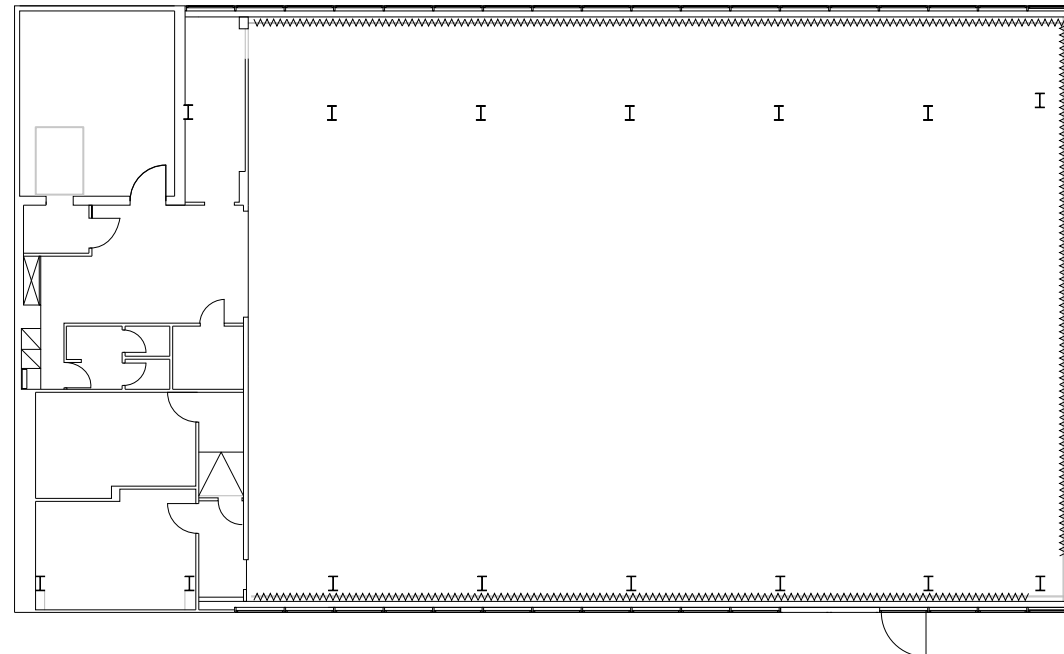

SECOND FLOOR

Showroom open space of nearly 700 m².
Located at the very entrance of Superstudio Più, second floor of the Art Point building, it has full-length windows on three sides overlooking the garden and via Tortona.
New space, elegantly finished, high profile.

DIMENSIONS

Area: 700 m²
Dimensions: 35 m X 20
H max: 3.80
H min: 3,30

NOTES

- Heating/air-conditioning
- 2 meeting rooms
- 2 restrooms
- Elevator
- Lan/wireless
- Storage room on request
- Parking in request