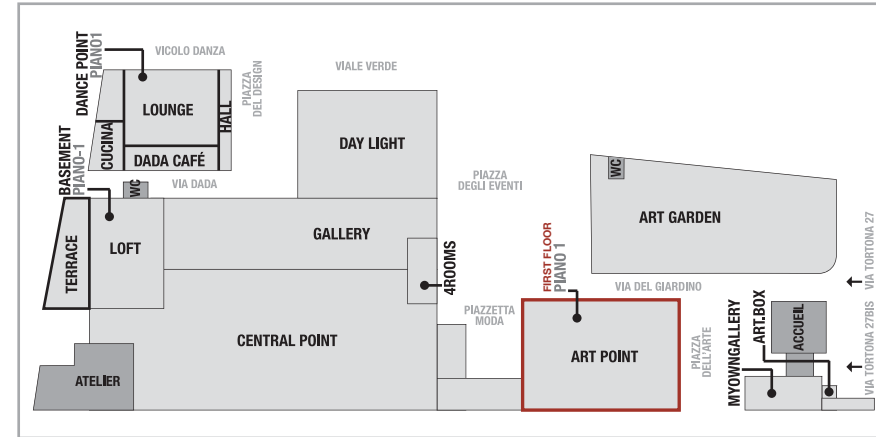

SECOND FLOOR

Showroom open space of nearly 700 m².
Located at the very entrance of Superstudio Più, second floor of the Art Point building, it has full-length windows on three sides overlooking the garden and via Tortona.
New space, elegantly finished, high profile.

DIMENSIONS

Area: 700 m²
Dimensions: 35 m X 20
H max: 3.80
H min: 3,30

NOTES

- Heating/air-conditioning
- 2 meeting rooms
- 2 restrooms
- Elevator
- Lan/wireless
- Storage room on request
- Parking in request