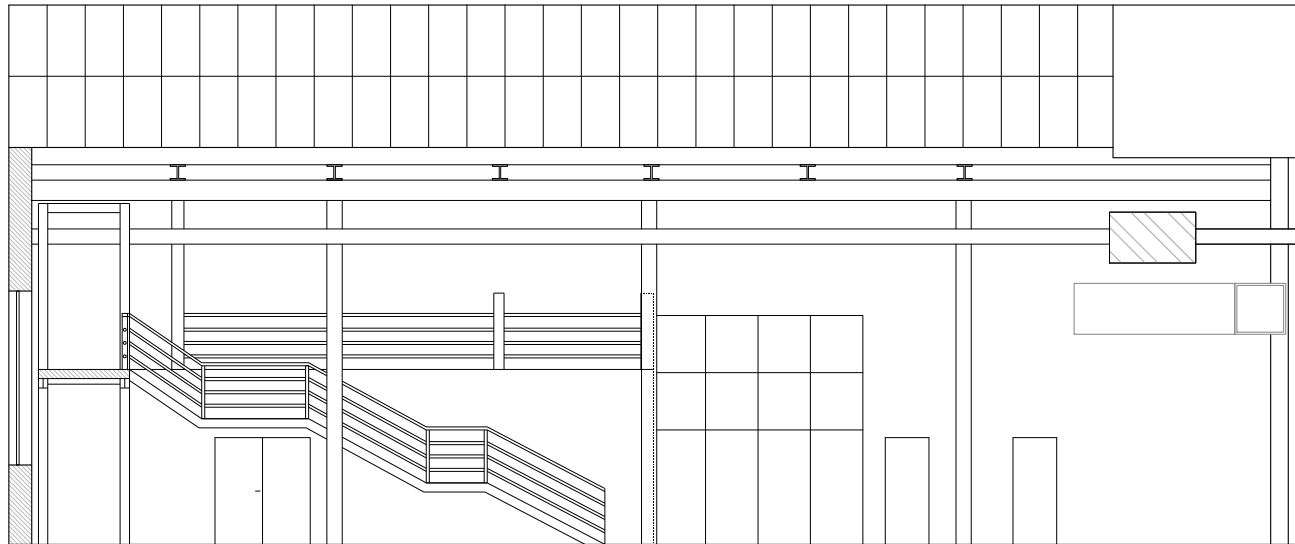

Section AA'

Section BB'

SUPERSTUDIO PIU'

Daylight

Scala 1: 100 Maggio 2017

N.B. Measures are to be checked on location